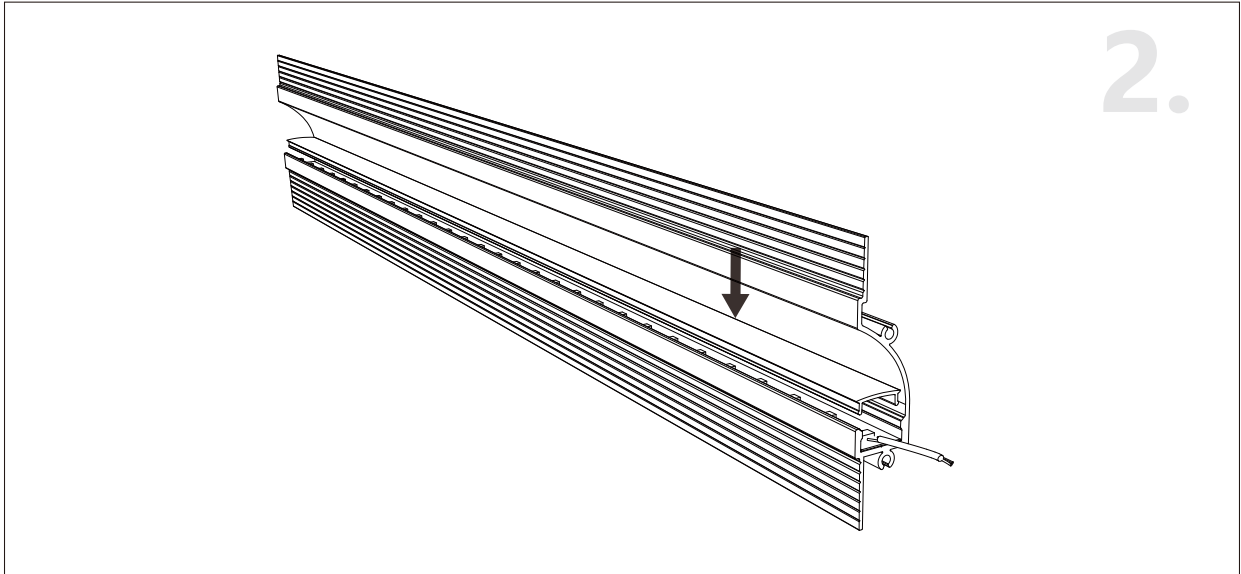

Unit:mm

Aluminium LED Profile LW-CTW1

	Name	Code	Material	Color	Others
①	Aluminum Profile	CTW1	Aluminum	Silver / White / Black / RAL color	
②	LED strip	-	-	-	MAX. 14.4 W/m

③ Optional Diffuser(PMMA/PC)

Color	Light Transmittance	Code
Opal	52%	D001-O
Milky	65%	D001-M
Frosted	81%	D001-F
Clear	95%	D001-C

SPRING CLIP INSTALLING INSTRUCTIONS

SPRING CLIP INSTALLING INSTRUCTIONS