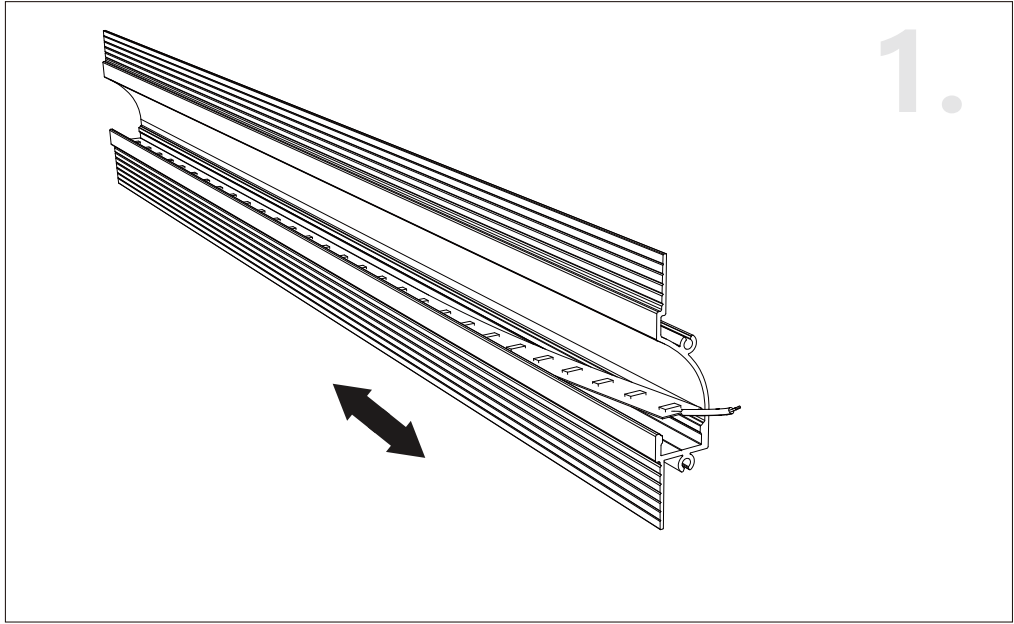

Unit:mm

Aluminium LED Profile LW-CTW1

	Name	Code	Material	Color	Others
①	Aluminum Profile	CTW1	Aluminum	Silver / White / Black / RAL color	
②	LED strip	-	-	-	MAX. 14.4 W/m

③ Optional Diffuser(PMMA/PC)

Color	Light Transmittance	Code
Opal	52%	D001-O
Milky	65%	D001-M
Frosted	81%	D001-F
Clear	95%	D001-C

SPRING CLIP INSTALLING INSTRUCTIONS

SPRING CLIP INSTALLING INSTRUCTIONS