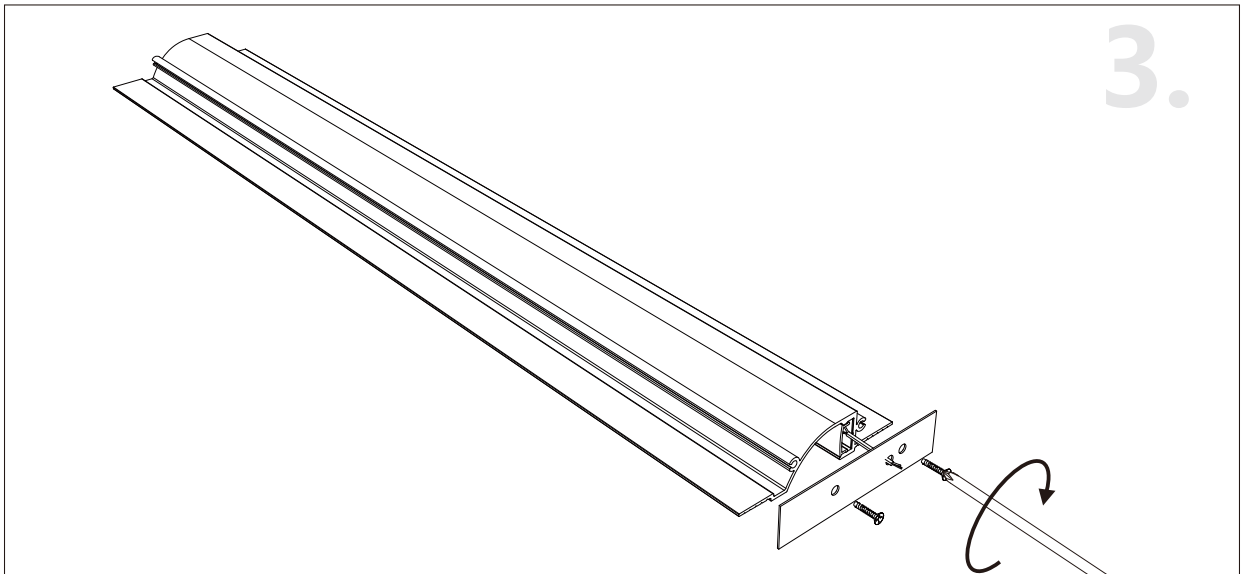

Unit:mm

Aluminium LED Profile LW-CTW1

	Name	Code	Material	Color	Others
①	Aluminum Profile	CTW1	Aluminum	Silver / White / Black / RAL color	
②	LED strip	-	-	-	MAX. 14.4 W/m

③ Optional Diffuser(PMMA/PC)

Color	Light Transmittance	Code
Opal	52%	D001-O
Milky	65%	D001-M
Frosted	81%	D001-F
Clear	95%	D001-C

SPRING CLIP INSTALLING INSTRUCTIONS

SPRING CLIP INSTALLING INSTRUCTIONS