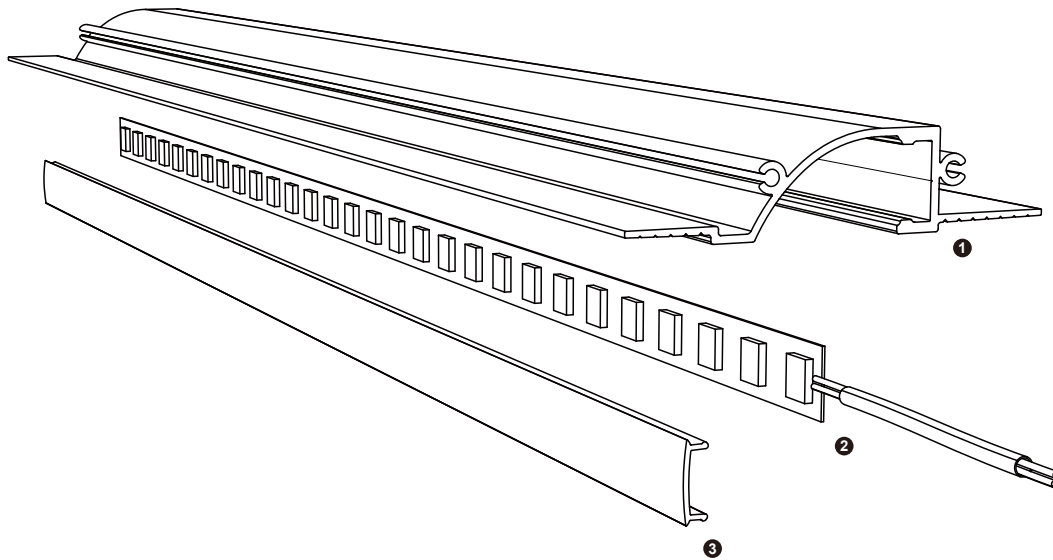

Unit:mm

Aluminium LED Profile LW-CTW1

	Name	Code	Material	Color	Others
①	Aluminum Profile	CTW1	Aluminum	Silver / White / Black / RAL color	
②	LED strip	-	-	-	MAX. 14.4 W/m

③ Optional Diffuser(PMMA/PC)

Color	Light Transmittance	Code
Opal	52%	D001-O
Milky	65%	D001-M
Frosted	81%	D001-F
Clear	95%	D001-C

SPRING CLIP INSTALLING INSTRUCTIONS

SPRING CLIP INSTALLING INSTRUCTIONS