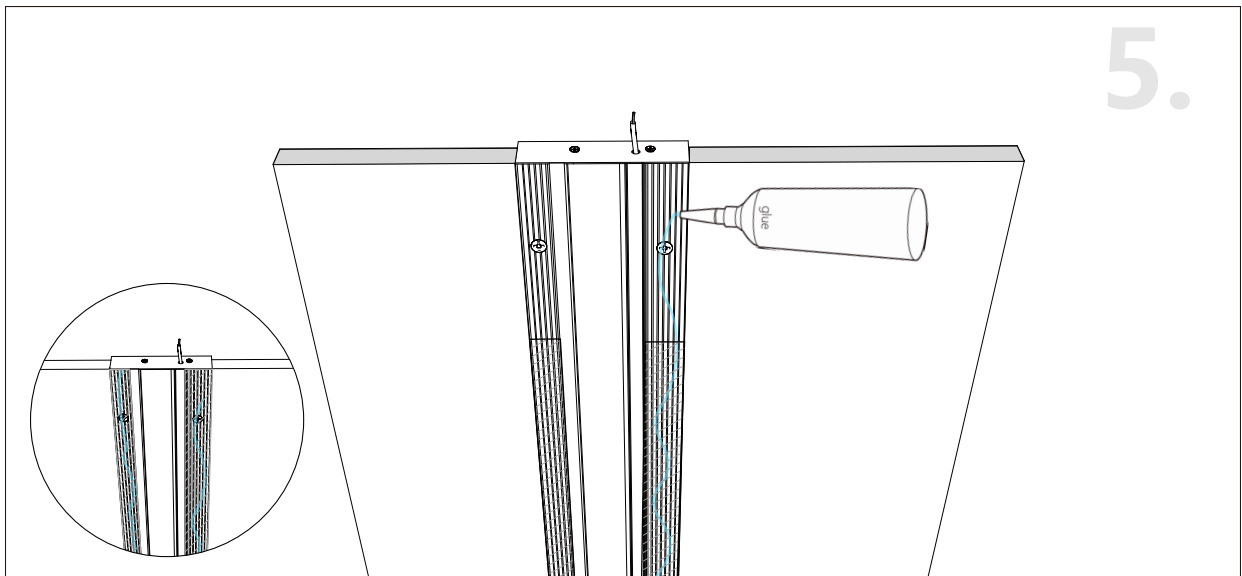

Unit:mm

Aluminium LED Profile LW-CTW1

	Name	Code	Material	Color	Others
①	Aluminum Profile	CTW1	Aluminum	Silver / White / Black / RAL color	
②	LED strip	-	-	-	MAX. 14.4 W/m

③ Optional Diffuser(PMMA/PC)

Color	Light Transmittance	Code
Opal	52%	D001-O
Milky	65%	D001-M
Frosted	81%	D001-F
Clear	95%	D001-C

SPRING CLIP INSTALLING INSTRUCTIONS

SPRING CLIP INSTALLING INSTRUCTIONS