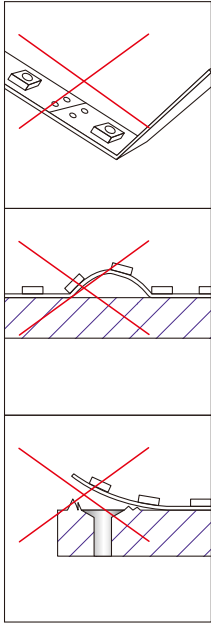

Unit:mm

Aluminium LED Profile LW-CTW1

	Name	Code	Material	Color	Others
①	Aluminum Profile	CTW1	Aluminum	Silver / White / Black / RAL color	
②	LED strip	-	-	-	MAX. 14.4 W/m

③ Optional Diffuser(PMMA/PC)

Color	Light Transmittance	Code
Opal	52%	D001-O
Milky	65%	D001-M
Frosted	81%	D001-F
Clear	95%	D001-C

SPRING CLIP INSTALLING INSTRUCTIONS

SPRING CLIP INSTALLING INSTRUCTIONS